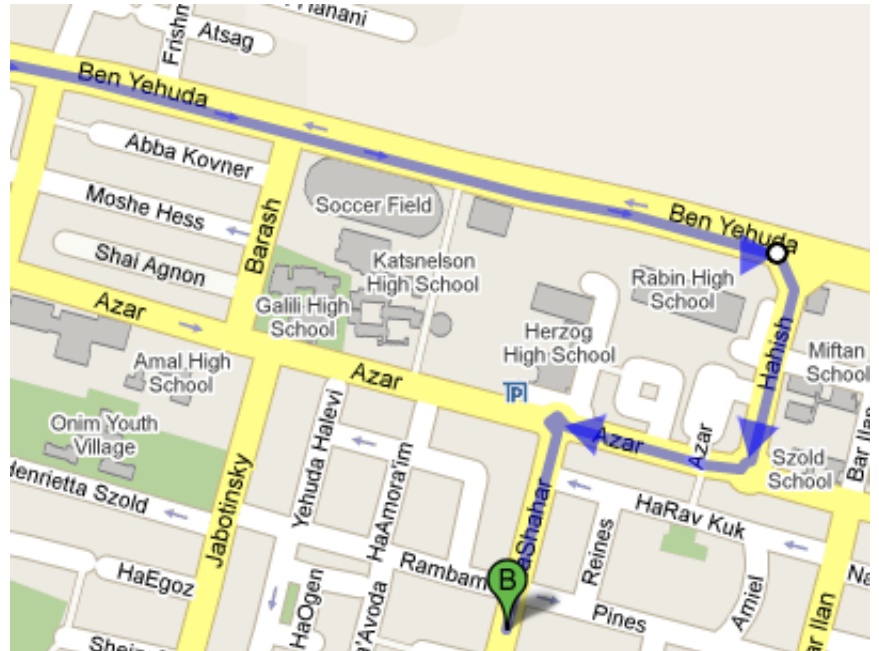

How to get to ISTRA TradeLink Ltd., Kfar Saba?

Rechov Hashachar 22 / Rechov Pines 23

Phone: 09 767 72 21

- Drive on Route 4, exit at Raanana North Junction in direction to Kfar Saba
- Drive straight 2.6 km on Sderot Menachem Begin, continue straight, on Rechov Ben Yehuda
- Turn right at traffic light No 19 onto Rechov Hachish, drive 200 m
- At the roundabout, take the 1st exit onto Rechov Azar, drive 200 m
- At the roundabout, take the 2nd exit onto Rechov Hashachar, drive 150 m.
- Hashachar No 22 is on your left hand side at the corner to Rechov Pines